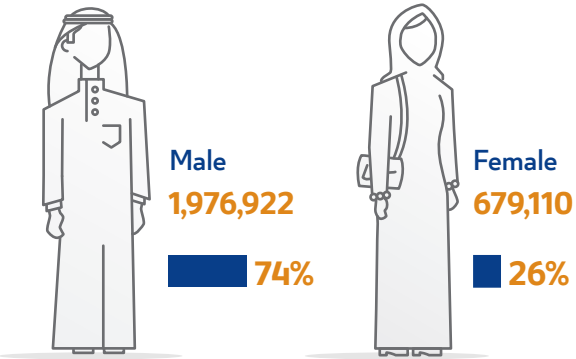

Population by Gender

These data represents the number of individuals in all age groups (Qataris and Non-Qataris) within the boundaries of the State of Qatar.