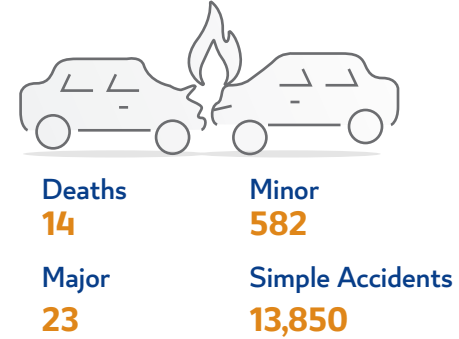

Traffic Accidents Cases