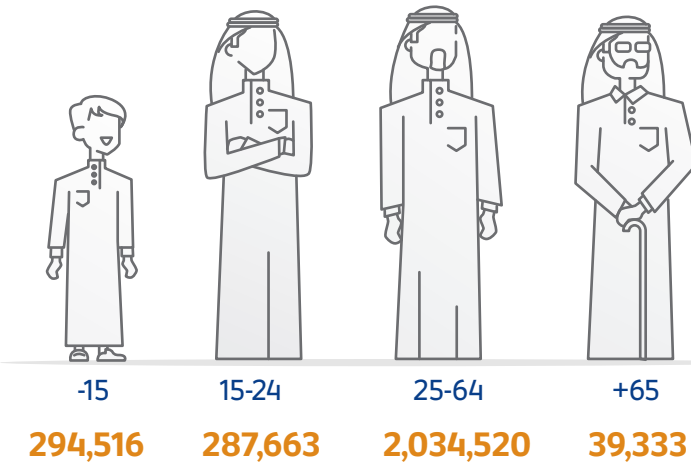

Population by Age Group