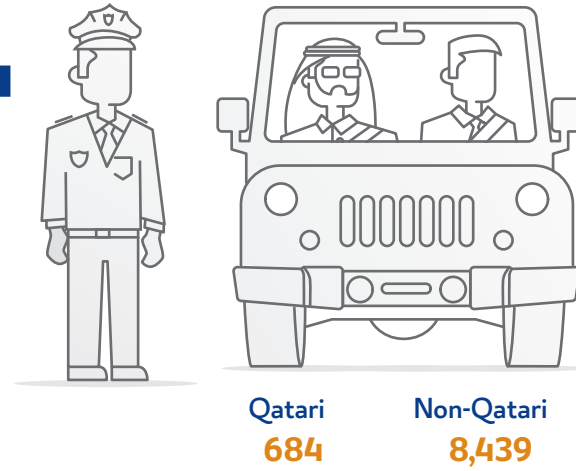

Driving Licenses Issued