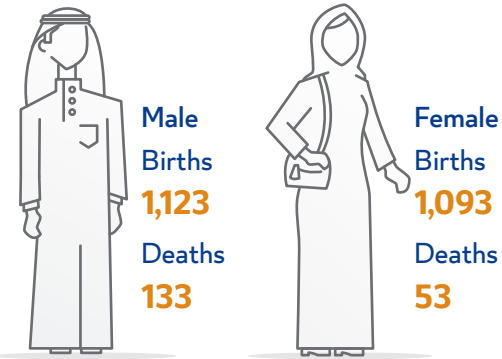

Glance QATAR MONTHLY STATISTICS

Statistics of June 2023

Published by the Planning and Statistics Authority, giving a monthly statistical image on some economic, demographic and social aspects.

[psaqatar](#)
[psa_qatar](#)
[www.psa.gov.qa](#)

Births & Deaths