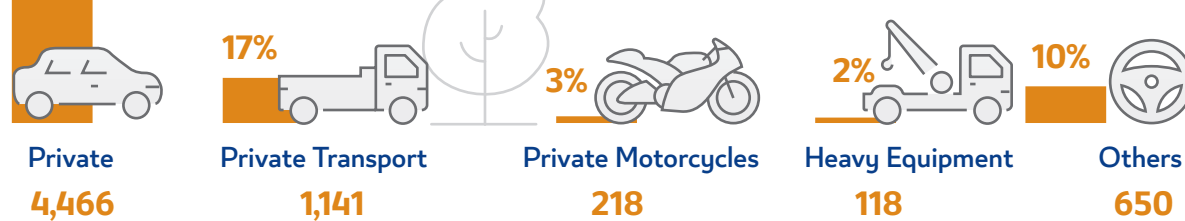

Vehicles by Type