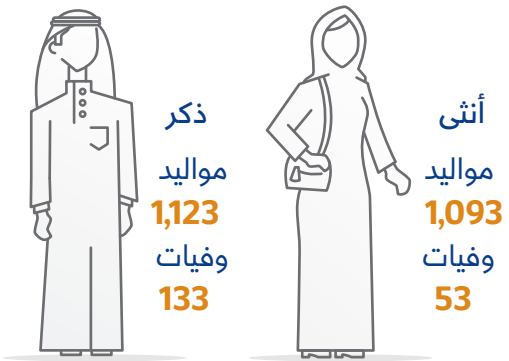

لمحة قطر؛ إحصاءات شهرية

إحصاءات يونيو 2023

تصدر عن جهاز التخطيط والإحصاء وتقدم لمحة إحصائية شهرية عن بعض الجوانب الاقتصادية والسكانية والاجتماعية.

psa_qatar psa_qatar www.psa.gov.qa

المواليد أحياء والوفيات